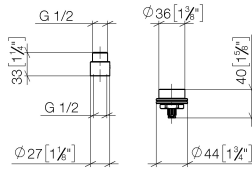

## Extension 20 mm -

---

12 870 970 90

- up to 20 mm: 1 x 12 870 970 90
- 21 mm - 40 mm: 2 x 12 870 970 90

for 35 860 970 90

Can only be combined with exposed trim parts 36  
86X 664-FF.

## Extension 20 mm -

12 870 970 90

mm [inches]

**Extension 20 mm -**

12 870 970 90

**Spare parts list**

No.	Item Number	Name	Quantity used	Delivery time
1	09 24 03 072 10 90	nipple	1	2
2	09 14 10 190 90	seal	1	2
3	90 12 12 002 00 90	fixing cap	1	2
4	09 18 40 227 90	sleeve	1	2
5	09 29 06 122 90	spindle	1	2