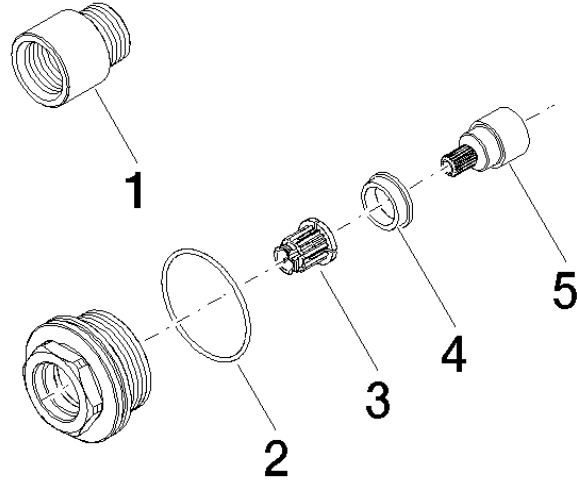

## Extension 20 mm -

---

12 870 970 90

- up to 20 mm: 1 x 12 870 970 90
- 21 mm - 40 mm: 2 x 12 870 970 90

for 35 860 970 90

Can only be combined with exposed trim parts 36  
86X 664-FF.

## Extension 20 mm -

12 870 970 90

mm [inches]

**Extension 20 mm -**

12 870 970 90

**Spare parts list**

No.	Item Number	Name	Quantity used	Delivery time
1	09 24 03 072 10 90	nipple	1	2
2	09 14 10 190 90	seal	1	2
3	90 12 12 002 00 90	fixing cap	1	2
4	09 18 40 227 90	sleeve	1	2
5	09 29 06 122 90	spindle	1	2